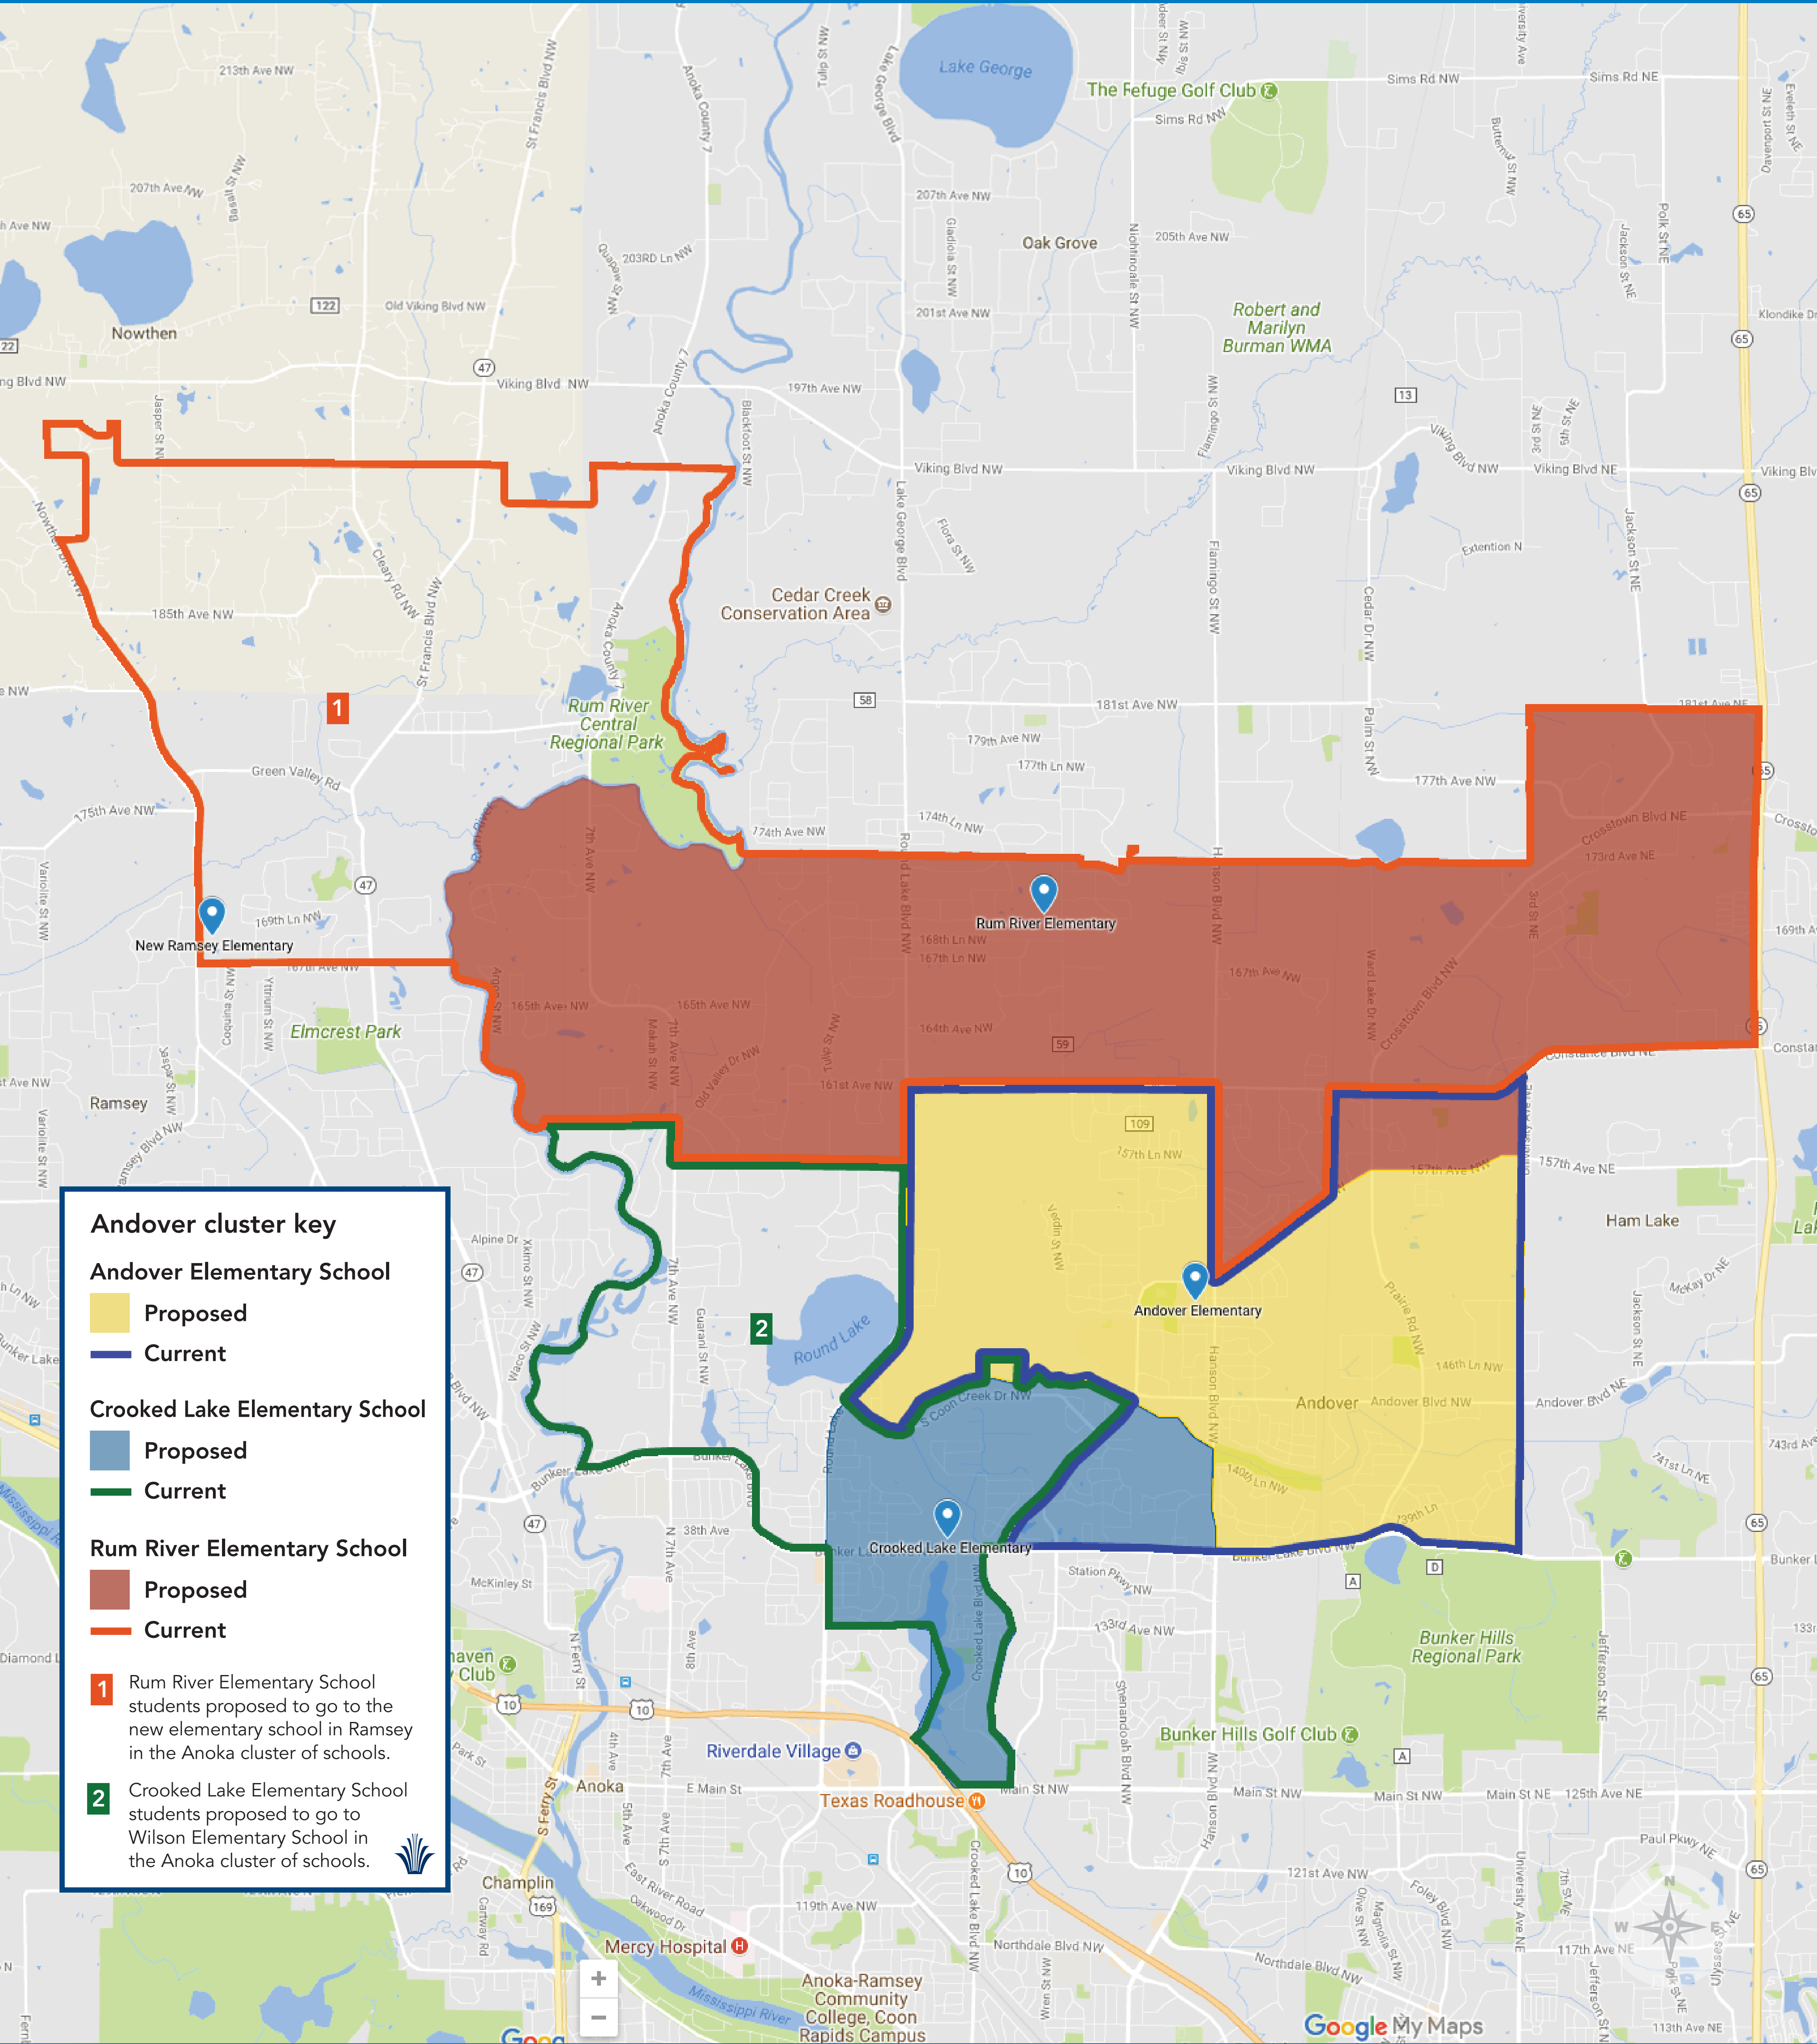

ANDOVER CLUSTER

Elementary attendance boundary proposal
 Middle and high school attendance boundaries
 are not proposed to change

Version one: Feb. 20, 2018

Andover cluster key

Andover Elementary School

- Proposed (Yellow)
- Current (Blue)

Crooked Lake Elementary School

- Proposed (Light Blue)
- Current (Green)

Rum River Elementary School

- Proposed (Brown)
- Current (Orange)

1 Rum River Elementary School students proposed to go to the new elementary school in Ramsey in the Anoka cluster of schools.

2 Crooked Lake Elementary School students proposed to go to Wilson Elementary School in the Anoka cluster of schools.